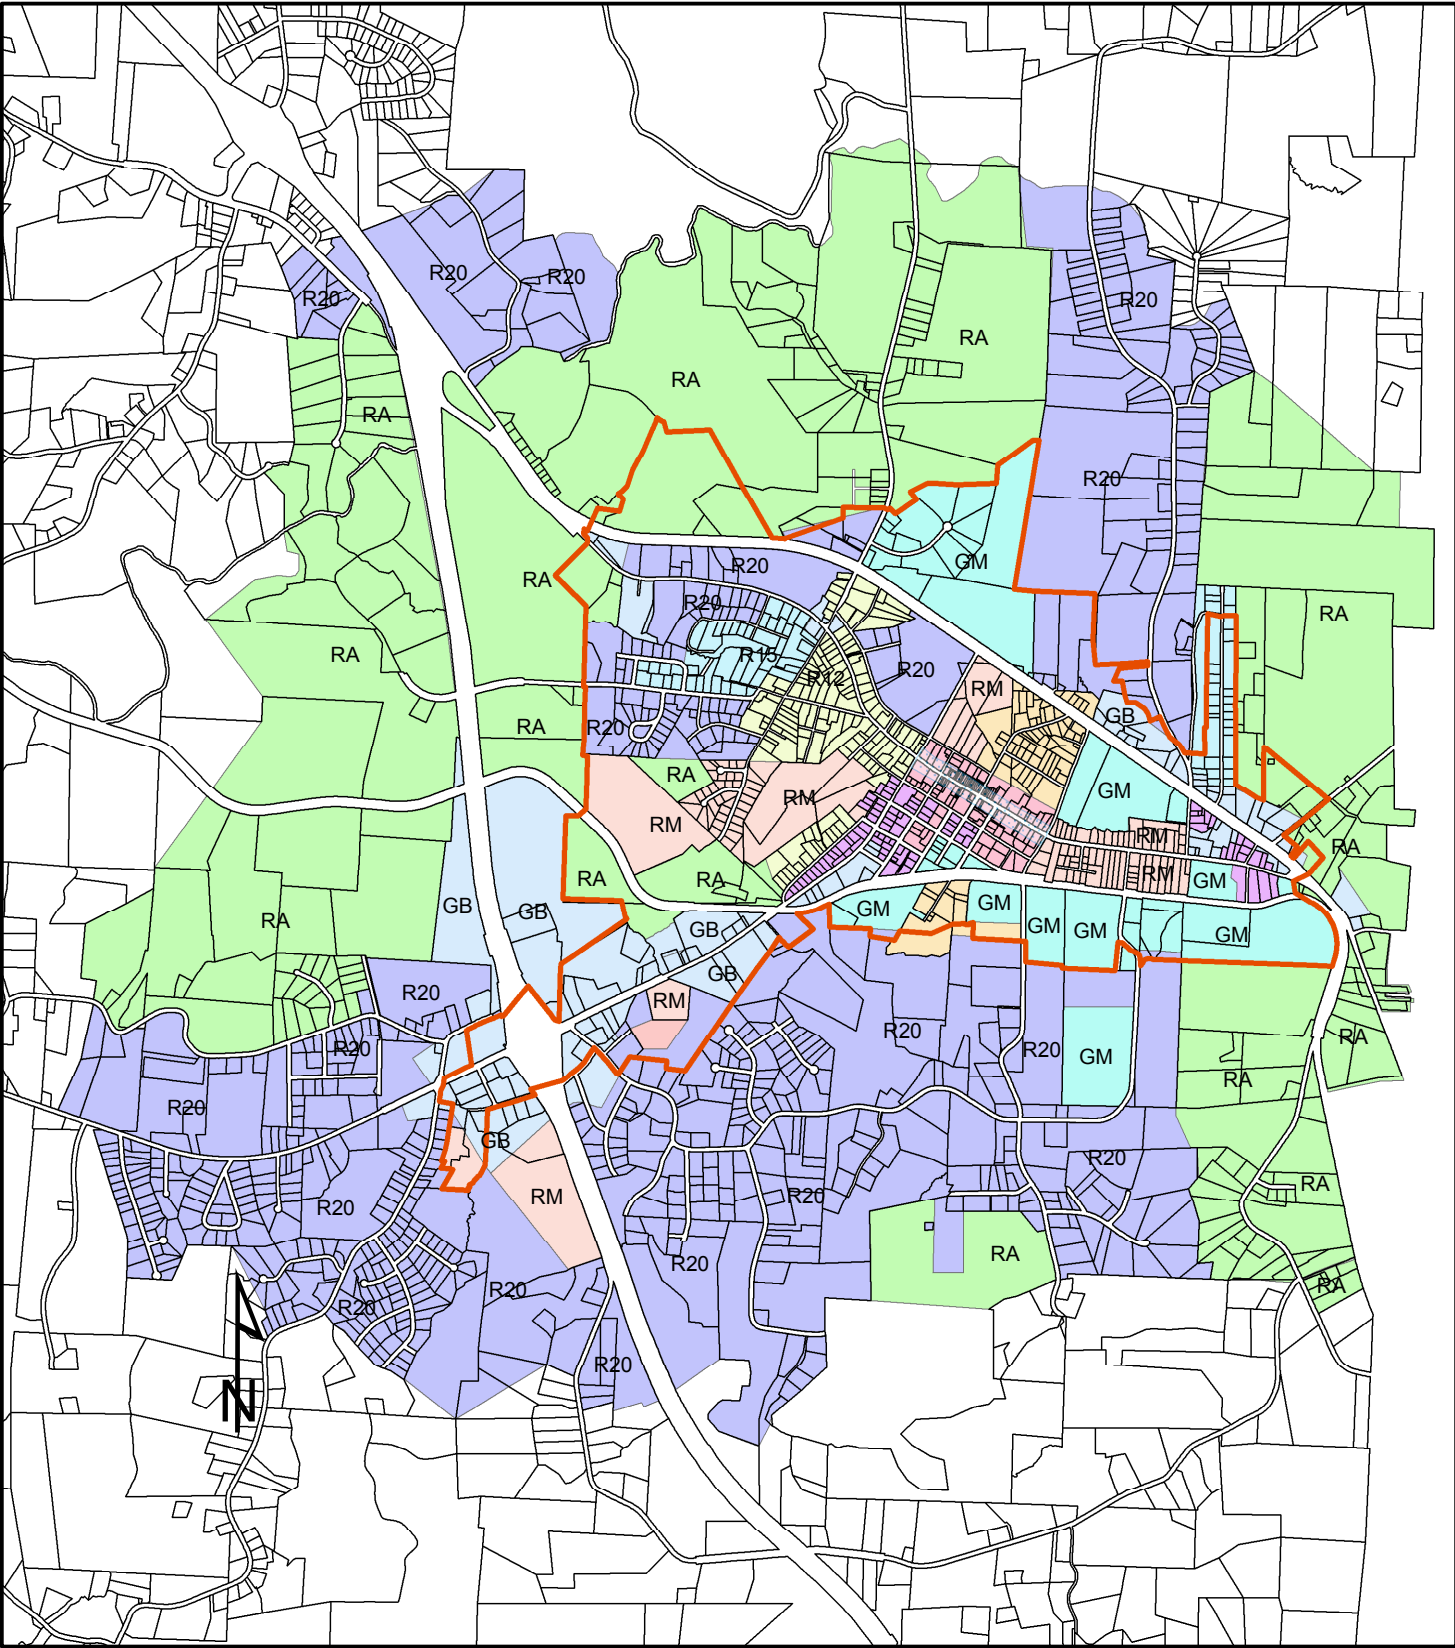

Town of Pilot Mountain, NC

Legend
ZONING

	DDO		GM		R20		RA
	CB		R12		R8		RM
	GB		R15		R8S		RMH